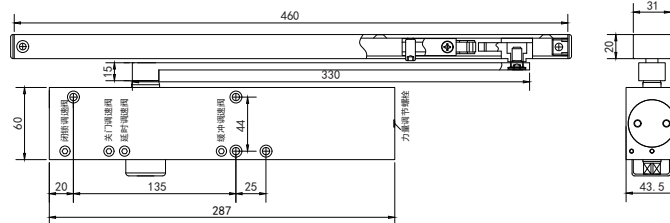

滑槽停门块和停门折臂可选

材质说明：铝铸一体式缸体，铸铁摇臂

表面处理：银白、古铜、金/银色

技术参数：闭门力量EN1-6，承重60-150KG

最大门宽1400MM

门最大开启角度180°

闭门速度180-15° 可调

闭锁速度15-0° 可调

Optional built in HOLD-open

Non-handed

Material: Cast aluminum alloy body

Finish: Silver, optional golden

Feature: Spring power EN1-6, door weight 60-150kg

Max door width 1400mm

Max opening angle is 180° degree

Closing speed adjustable in the range 180-15° degree

Latching speed adjustable in the range 15-0° degree

M630

M630-G