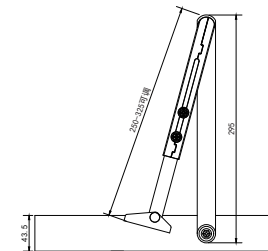

Max door width 1250mm

Max opening angle is 150 degree

Closing speed adjustable in the range 150-15degree

Latching speed adjustable in the range 15-0degree

凸轮结构  
Cam Action

滑槽停门块和停门折臂可选

材质说明：铝铸一体式缸体，铸铁摇臂

表面处理：银白、古铜、金/银色

技术参数：闭门力量EN1-6，承重60-150KG

最大门宽1400MM

门最大开启角度180°

闭门速度180-15° 可调

闭锁速度15-0° 可调

Optional built in HOLD-open

Non-handed

Material: Cast aluminum alloy body

Finish: Silver, optional golden

Feature: Spring power EN1-6, door weight 60-150kg

Max door width 1400mm

Max opening angle is 180° degree

Closing speed adjustable in the range 180-15° degree

Latching speed adjustable in the range 15-0° degree

M630

M630-G